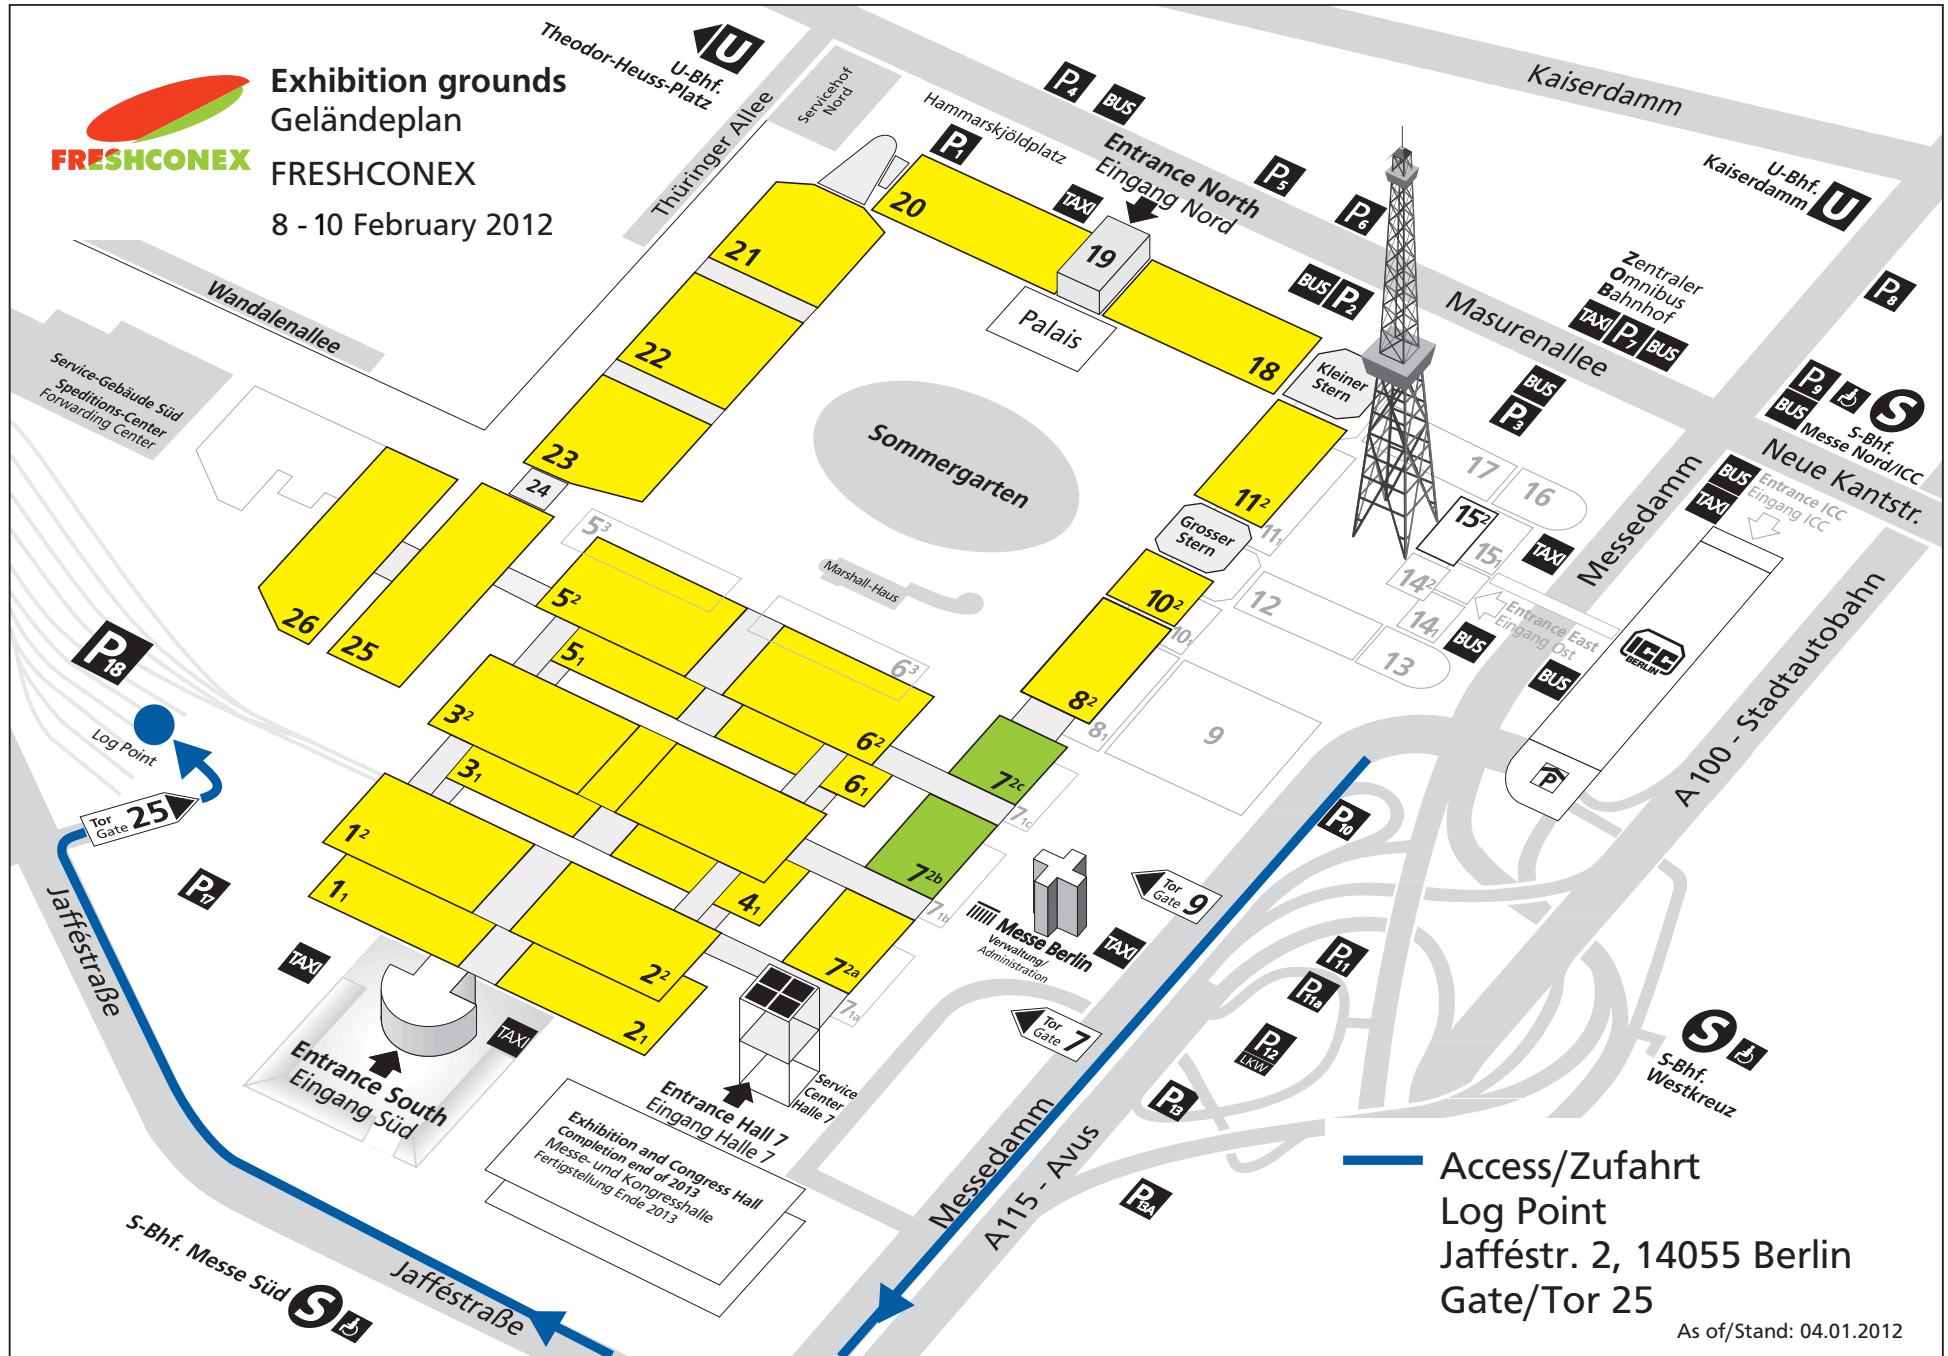

**Exhibition grounds**  
Geländeplan  
**FRESHCONEX**  
8 - 10 February 2012

— Access/Zufahrt  
Log Point  
Jafféstr. 2, 14055 Berlin  
Gate/Tor 25

As of/Stand: 04.01.2012